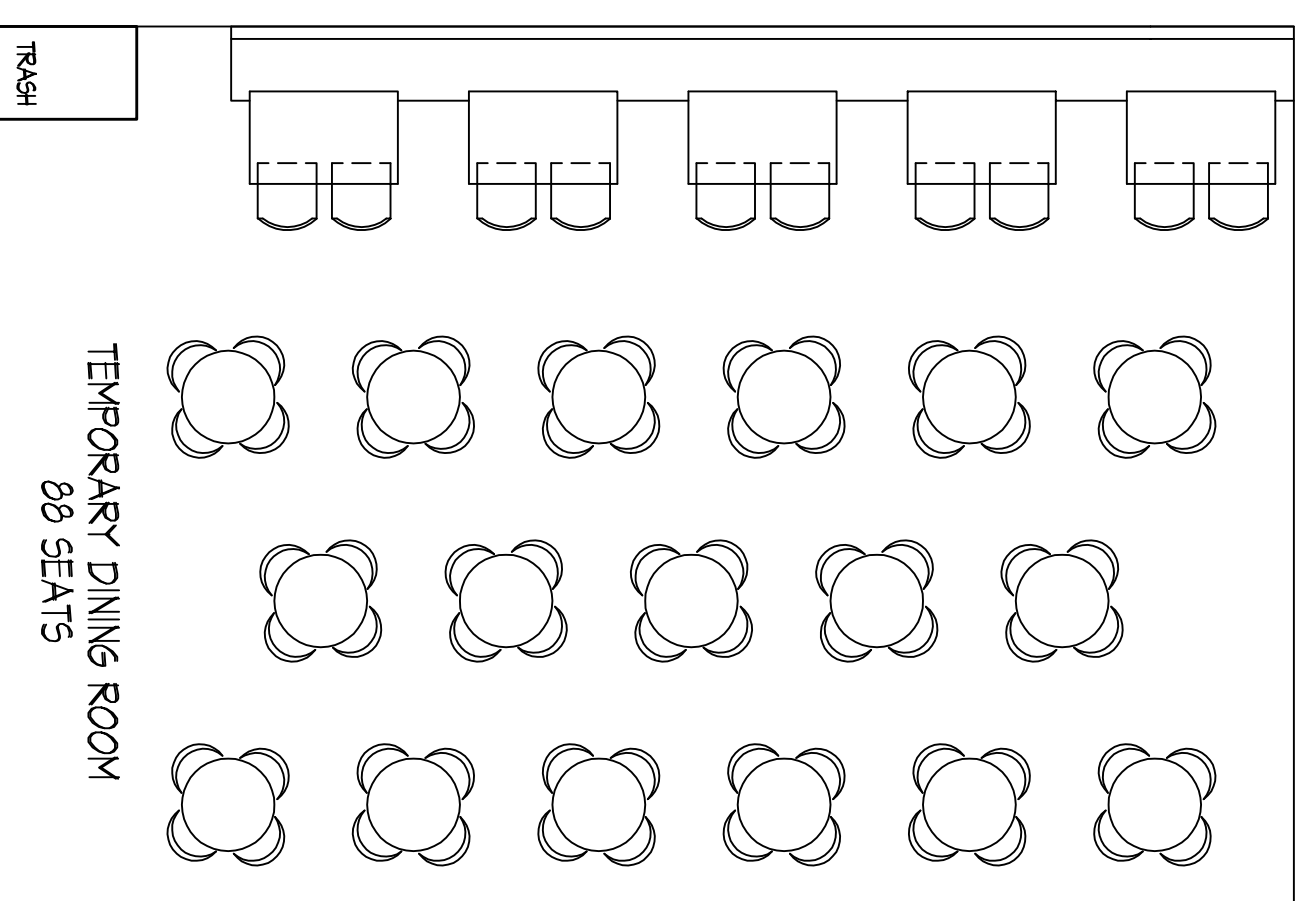

40' X 60' TEMPORARY DINING ROOM AND SERVERY

TEMPORARY DINING ROOM  
88 SEATS

ACCESS TO TEMP KITCHEN AND  
DINING ROOM DURING CONSTRUCTION