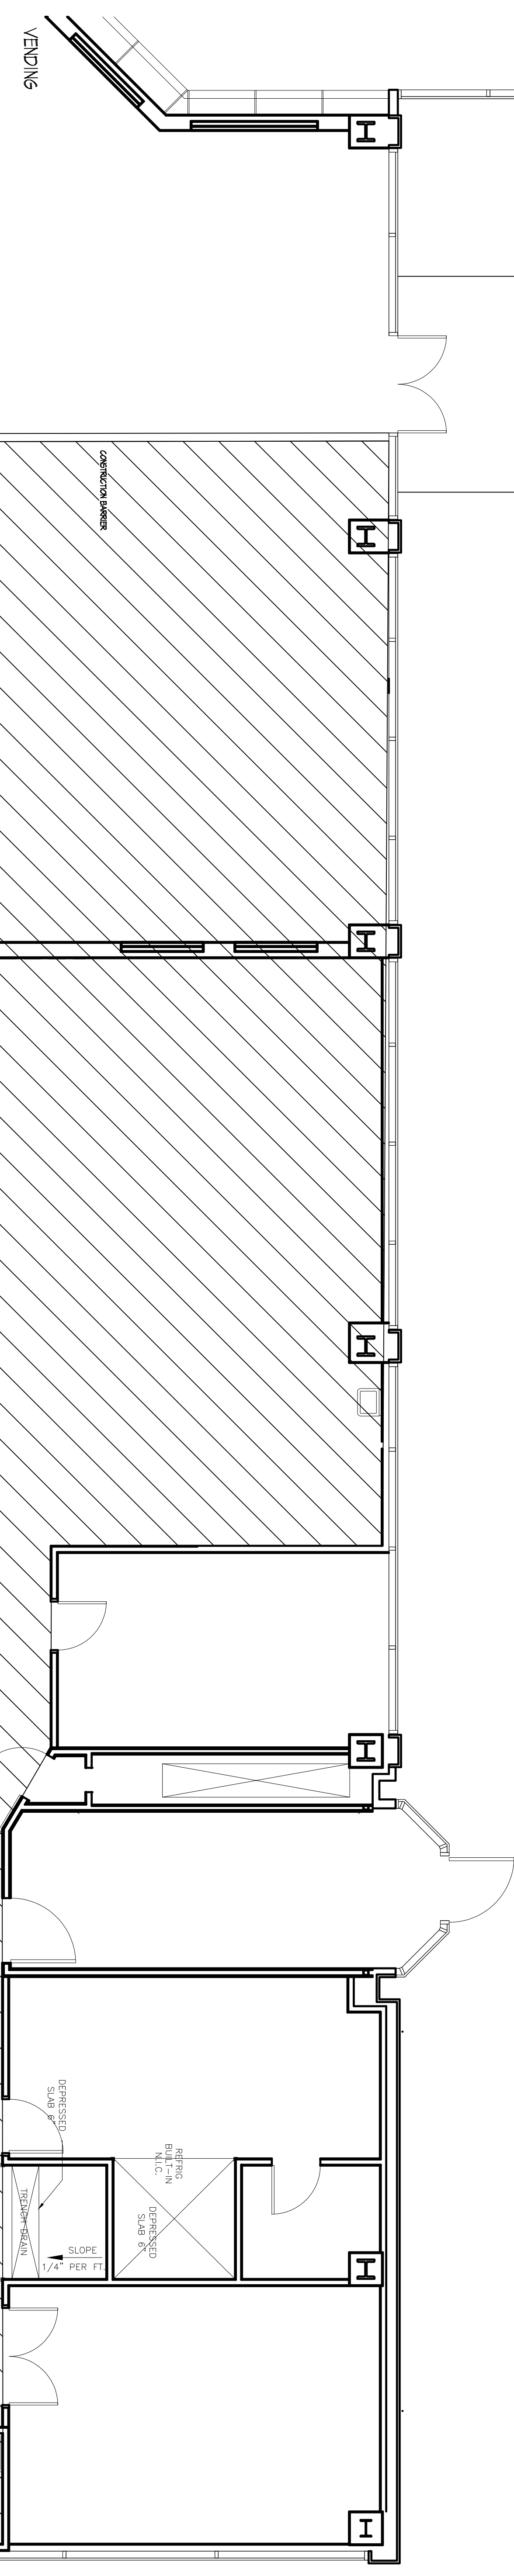

40' X 60' TEMPORARY DINING ROOM AND SERVERY

TEMPORARY DINING ROOM  
88 SEATS

ACCESS TO TEMP KITCHEN AND  
DINING ROOM DURING CONSTRUCTION